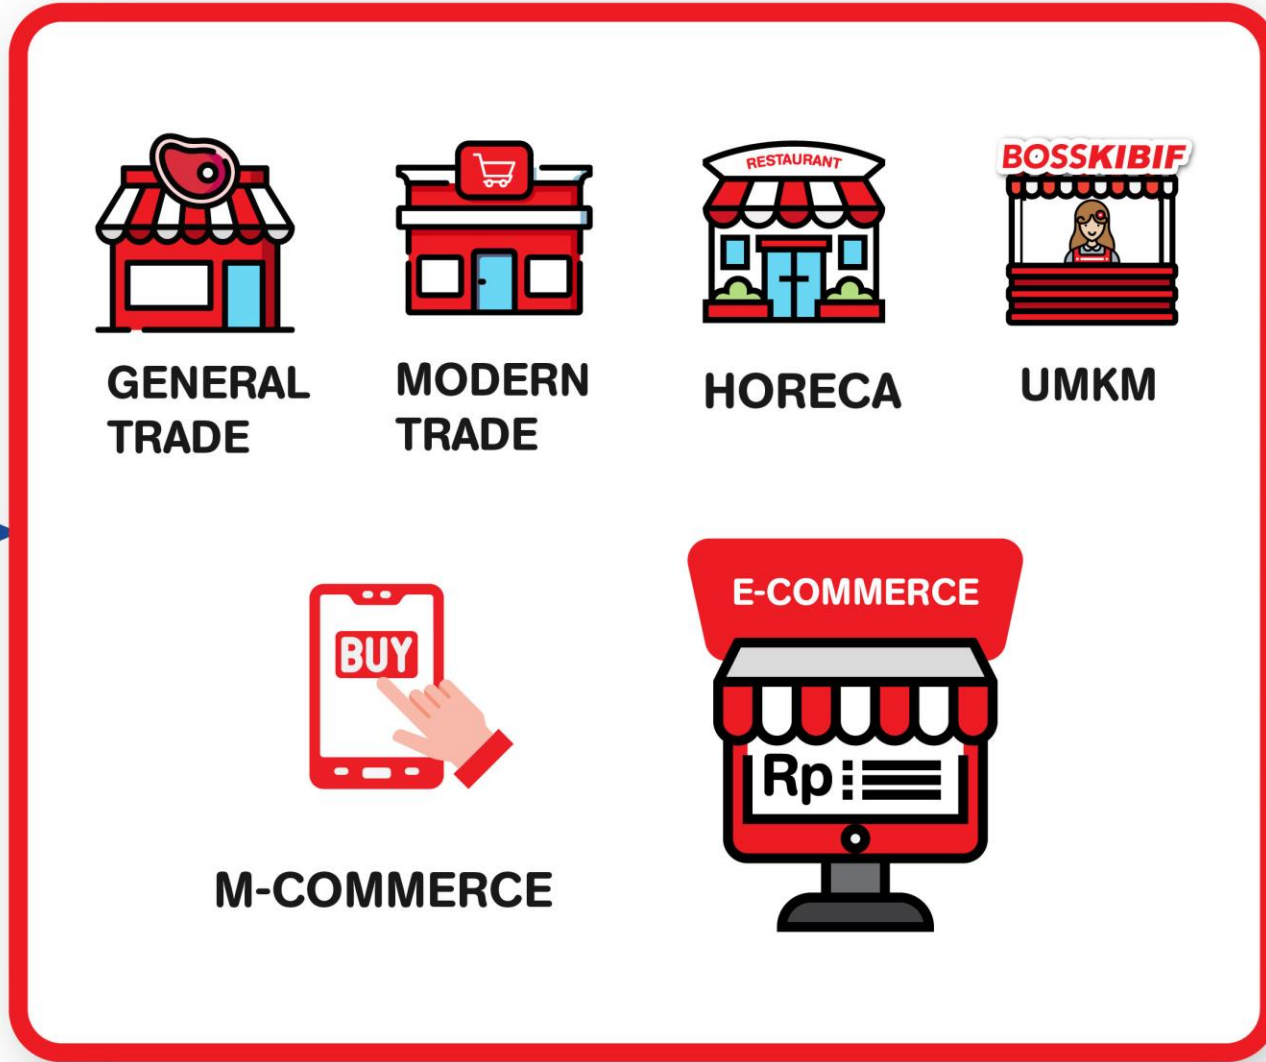

E-COMMERCE PETERNAKAN

April 2020

KIBIF Group Channels of Distribution

POWERED BY: **TRANSJET**
INTEGRATED COLD CHAIN LOGISTICS

END CUSTOMERS

Instagram: @kibifgroup

Terima Kasih

Instagram Account: @kibifgroup